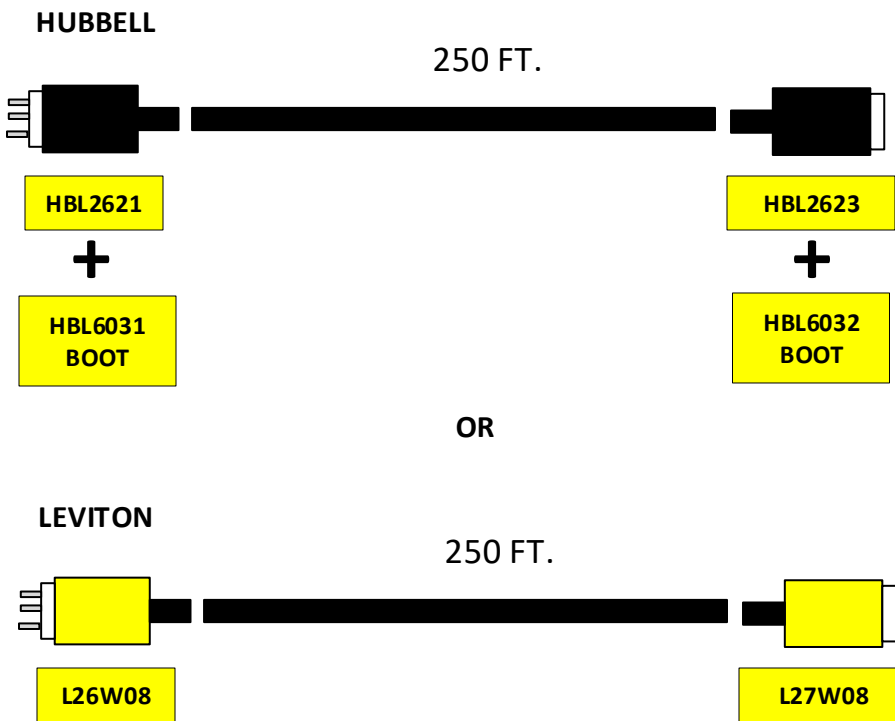

CODE: S250EC
250 FEET ELECTRIC CABLE
SINGLE PHASE
10/3 WIRE 20AMP 125/250 VOLT

Weight : 75 lbs.

(With Hubbell Black Plugs)

Output : 1X HUBBELL 2623 20A 125/250 FEMALE WITH BOOT

Input : 1X HUBBELL 2621 20A 125/250V MALE WITH BOOT

(With Leviton Yellow Plugs)

Output : 1X LEVITON L27W08 20A 125/250 FEMALE

Input : 1X LEVITON L26W08 20A 125/250V MALE