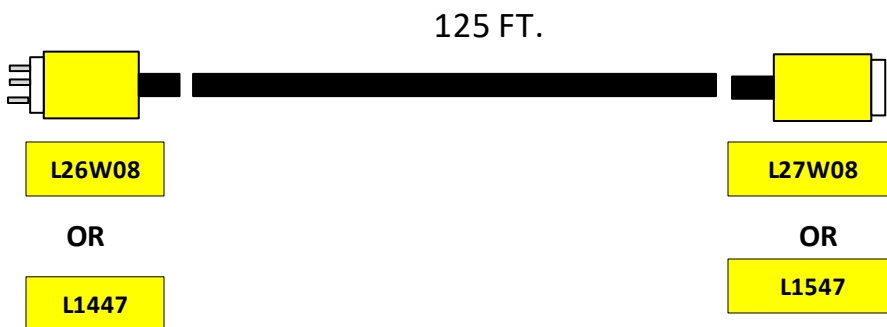

**CODE : S125EC**  
**125 FEET ELECTRIC CABLE**  
**SINGLE PHASE**  
**10/3 WIRE 15AMP/20AMP 125/250 VOLT**

Weight : 37.5 lbs.

Output : 1X LEVITON L27W08 20A 125/250V FEMALE

Input : 1X LEVITON L26W08 20A 125/250V MALE

OR

Output : 1X LEVITON L1547 15A 125/250V FEMALE

Input : 1X LEVITON L1447 15A 125/250V MALE