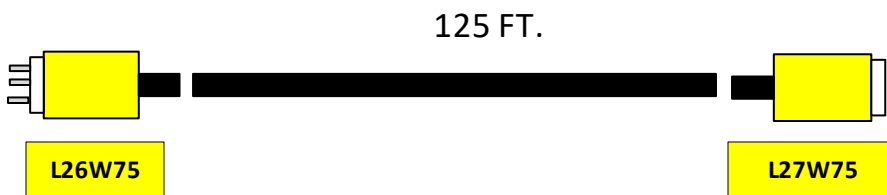

# SPEC SHEET

**CODE: S1253P**  
**125 FEET ELECTRIC CABLE**  
**THREE PHASE**  
**10/4 WIRE 20AMP 125/250 VOLT**

Weight : 37.5 lbs.

Output : 1X LEVITON L27W75 20A 125/250V FEMALE

Input : 1X LEVITON L26W75 20A 125/250V MALE