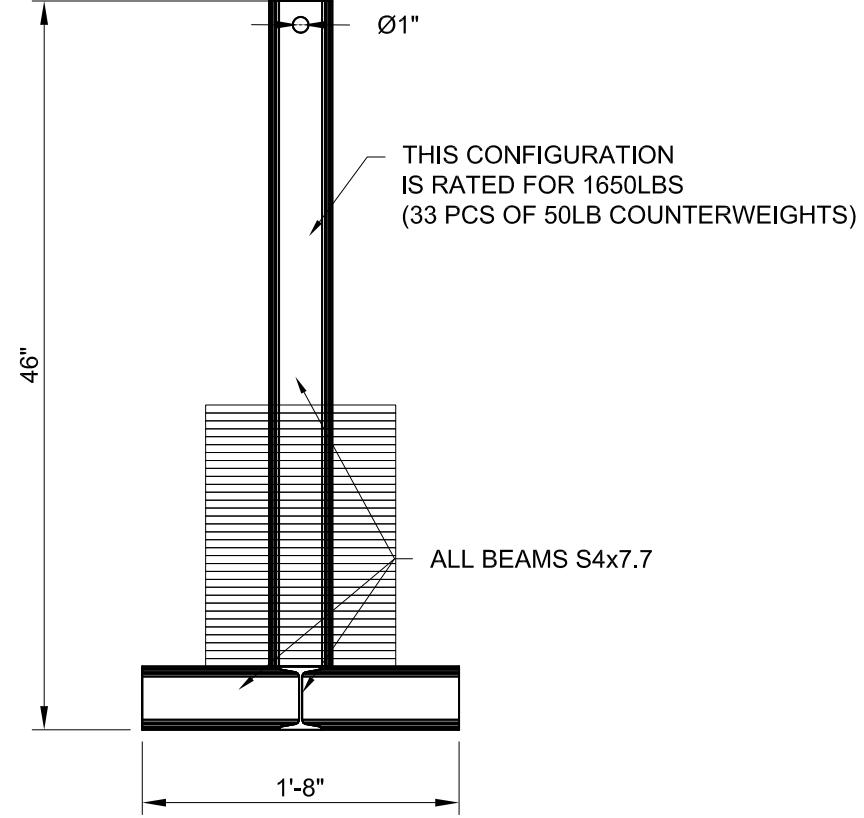

1 **PLAN VIEW**
SCALE: 1" = 1'-0"

2 **ELEVATION VIEW**
SCALE: 1" = 1'-0"

3 **ELEVATION VIEW**
SCALE: 1" = 1'-0"

DATE: 03/30/2021
ENG BY: AH
DWG BY: NS
CHK BY: GM
DWG NO: EQ-001.00

PROJECT: N/A
TITLE: COUNTERWEIGHT STAND
DOB NOW JOB # XXXX
CONTRACTOR: