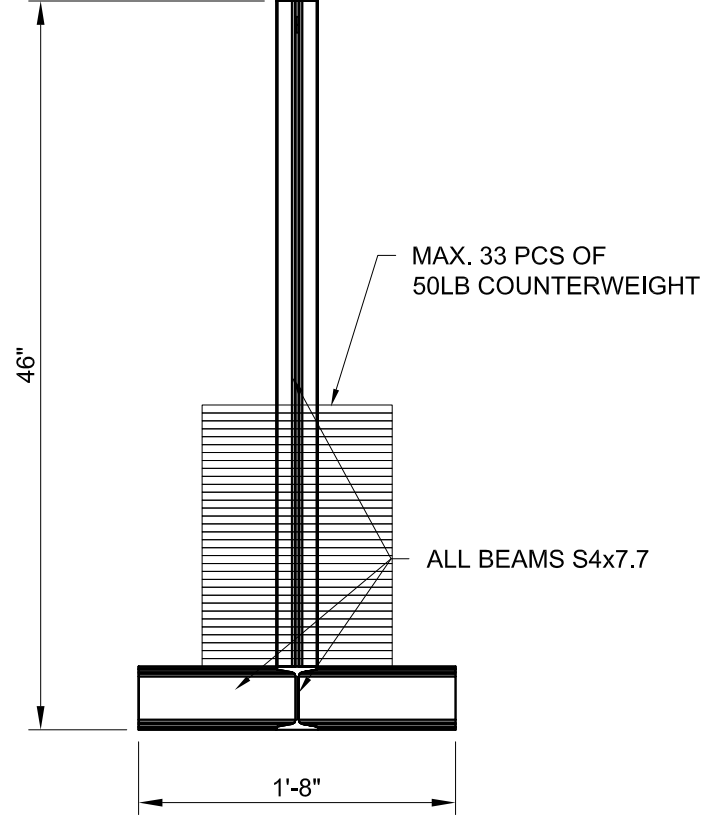

1 **PLAN VIEW**
SCALE: 1" = 1'-0"

2 **ELEVATION VIEW**
SCALE: 1" = 1'-0"

3 **ELEVATION VIEW**
SCALE: 1" = 1'-0"

DATE: 03/30/2021
ENG BY: AH
DWG BY: NS
CHK BY: GM
DWG NO: EQ-001.00

PROJECT: N/A
TITLE: COUNTERWEIGHT STAND
DOB NOW JOB # XXXX
CONTRACTOR: